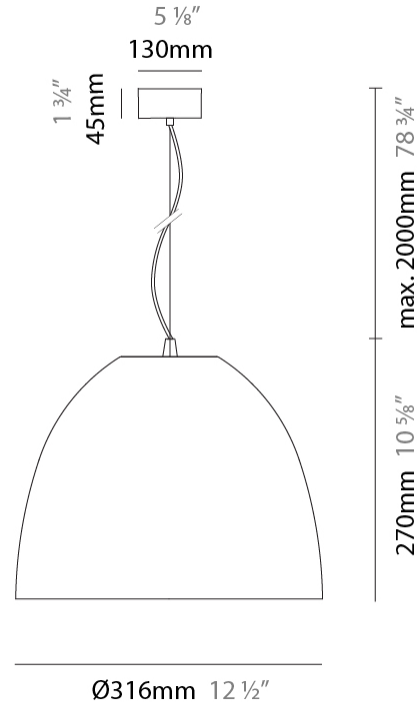

PROJECT	_____
TYPE	_____
SPECIFIER	_____
QUANTITY	_____
DATE	_____

AURORA XS FOOD SUSPENSION

A1010046

base number Finish
Options

1. To build a product code in our configurator select the specify button on the base model # product page
2. To build a manual product code on this datasheet choose from the options listed below in blue font and add the suffix to the base model #

GENERAL

Series: Aurora Food
Subseries: Aurora XS Food
Partner: Side
Division: Architectural
Installation: Suspension
Product Type: Pendant
Mounting Location: Ceiling
Light Distribution: Direct

PHYSICAL

Shape: Dome
Diameter (mm): 316
Diameter (in): 12 ½
Height (mm): 270
Height (in): 10 ⅝
Max. Overall Height (mm): 2270
Max. Overall Height (in): 89 ⅜
Weight (kg): 3.1
Weight (lbs): 6.8
Fixture Finish: [RWH](#) / [BLK](#) / [GRY](#)
Fixture Material: Aluminum
Cable Details: 2000mm / 78 ¾" Cable

ELECTRICAL

Lamp Type: LED
Input Wattage (W): 41
Dimming: Non-Dimmable
Driver Included: Yes
Driver Location: Integrated
Driver Type: Constant Current - Universal
Driver Class: Class 2
Input Voltage (V): 120
Constant Current (MA): 1050mA

LED

Color Temperature (°K): 4000
Max. Delivered Lumen (lm): 4484
CRI: >90 CRI
Lamp Life (hrs): 50000

OPTICAL

Beam Angle: Symmetrical Diffusing 30,60

RATINGS AND CERTIFICATIONS

Certified By: Certified for North American Standards
IP rating: IP20