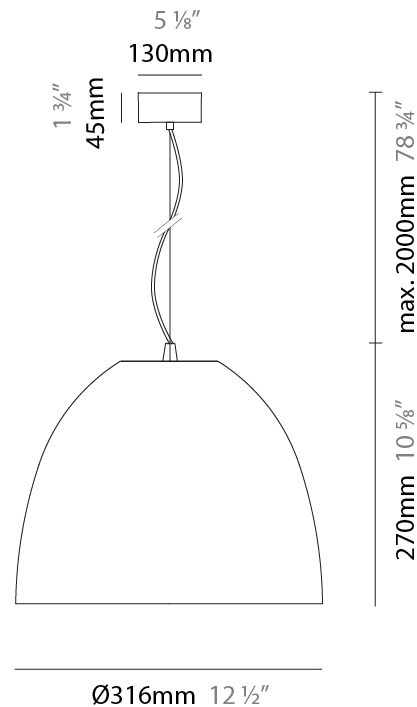

PROJECT	_____
TYPE	_____
SPECIFIER	_____
QUANTITY	_____
DATE	_____

AURORA XS FOOD SUSPENSION

A1010045

base number   Finish Options   Beam Angle

1. To build a product code in our configurator select the specify button on the base model # product page
2. To build a manual product code on this datasheet choose from the options listed below in blue font and add the suffix to the base model #

GENERAL

Series: Aurora Food
Subseries: Aurora XS Food
Partner: Side
Division: Architectural
Installation: Suspension
Product Type: Pendant
Mounting Location: Ceiling
Light Distribution: Direct

PHYSICAL

Shape: Dome
Diameter (mm): 316
Diameter (in): 12 1/2
Height (mm): 270
Height (in): 10 5/8
Max. Overall Height (mm): 2270
Max. Overall Height (in): 89 3/8
Weight (kg): 3.1
Weight (lbs): 6.8
Fixture Finish: [RWH / BLK / GRY](#)
Fixture Material: Aluminum
Cable Details: 2000mm / 78 3/4" Cable

ELECTRICAL

Lamp Type: LED
Input Wattage (W): 41
Dimming: Non-Dimmable
Driver Included: Yes
Driver Location: Integrated
Driver Type: Constant Current - Universal
Driver Class: Class 2
Input Voltage (V): 120
Constant Current (MA): 1050mA

LED

Max. Delivered Lumen (lm): 2465
CRI: >90 CRI
Lamp Life (hrs): 50000

OPTICAL

Beam Angle: [Symmetrical Diffusing 30,60](#)

RATINGS AND CERTIFICATIONS

Certified By: Certified for North American Standards
IP rating: IP20