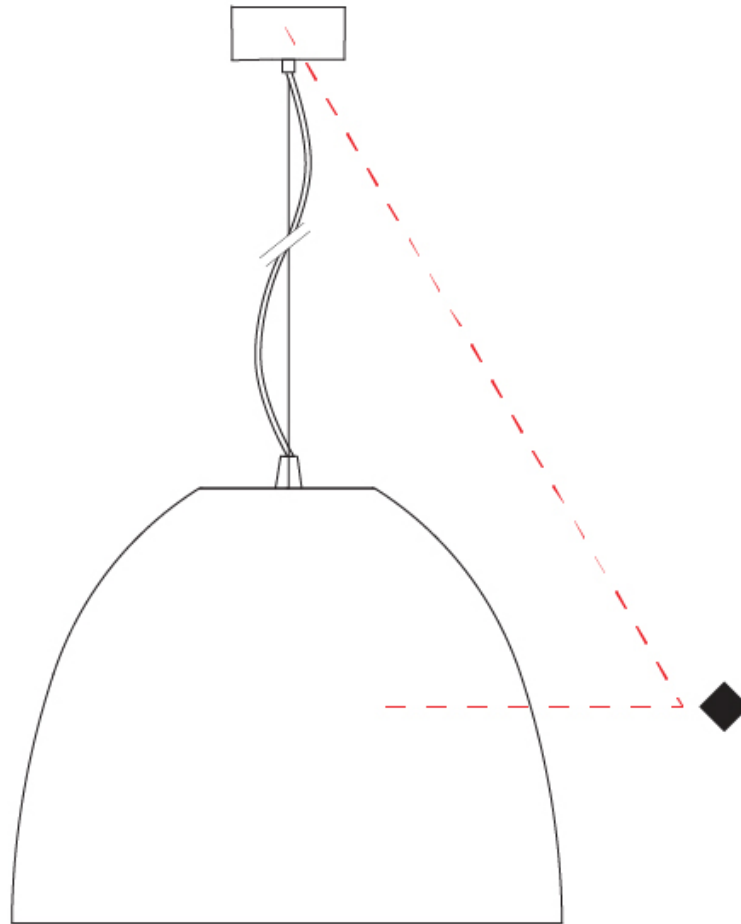

AURORA XS FOOD SUSPENSION

A1010045

PROJECT
TYPE
SPECIFIER
QUANTITY
DATE

A