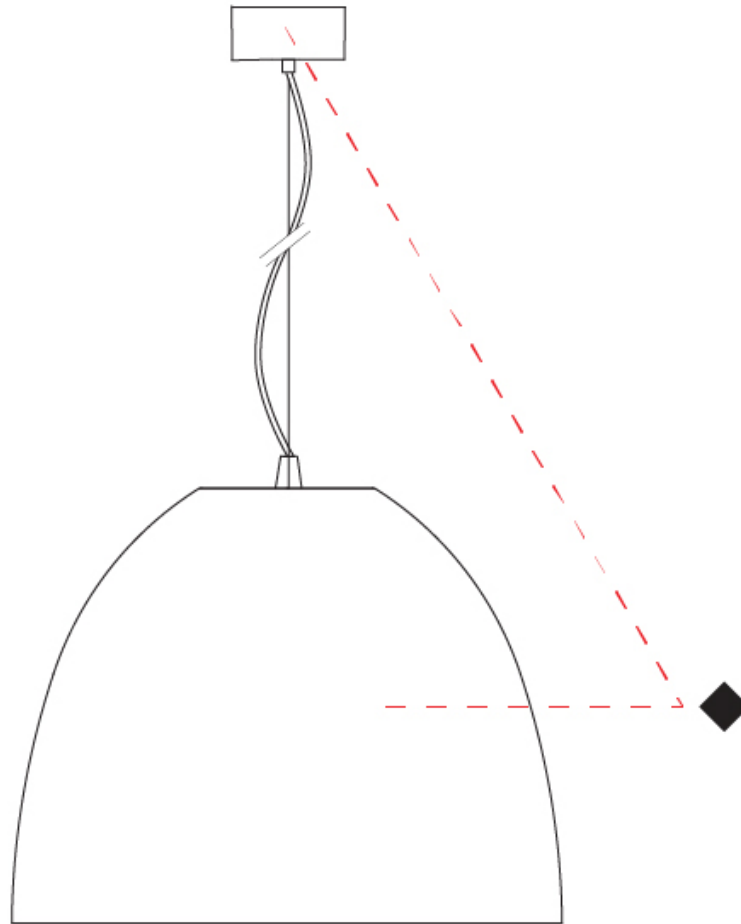

AURORA XS FOOD SUSPENSION

A1010044

PROJECT	_____
TYPE	_____
SPECIFIER	_____
QUANTITY	_____
DATE	_____

A