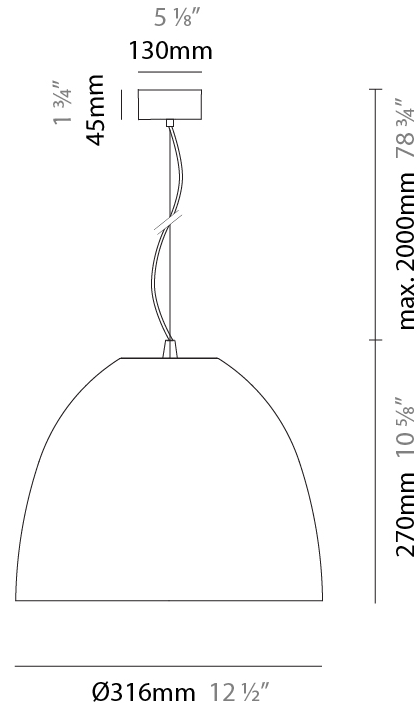

PROJECT
TYPE
SPECIFIER
QUANTITY
DATE

AURORA XS FOOD SUSPENSION

A1010047 -

base number   Finish Options   Beam Angle

1. To build a product code in our configurator select the specify button on the base model # product page
2. To build a manual product code on this datasheet choose from the options listed below in blue font and add the suffix to the base model #

GENERAL

Series: Aurora Food
Subseries: Aurora XS Food
Partner: Side
Division: Architectural
Installation: Suspension
Product Type: Pendant
Mounting Location: Ceiling
Light Distribution: Direct

PHYSICAL

Shape: Dome
Diameter (mm): 316
Diameter (in): 12 1/2
Height (mm): 270
Height (in): 10 5/8
Max. Overall Height (mm): 2270
Max. Overall Height (in): 89 3/8
Weight (kg): 3.1
Weight (lbs): 6.8
Fixture Finish: [RWH / BLK / GRY](#)
Fixture Material: Aluminum
Cable Details: 2000mm / 78 3/4" Cable

ELECTRICAL

Lamp Type: LED
Input Wattage (W): 41
Dimming: Non-Dimmable
Driver Included: Yes
Driver Location: Integrated
Driver Type: Constant Current - Universal
Driver Class: Class 2
Input Voltage (V): 120
Constant Current (MA): 1050mA

LED

Color Temperature (°K): 3000
Max. Delivered Lumen (lm): 4181
CRI: >90 CRI
Lamp Life (hrs): 50000

OPTICAL

Beam Angle: [Symmetrical Diffusing 30,60](#)

RATINGS AND CERTIFICATIONS

Certified By: Certified for North American Standards
IP rating: IP20