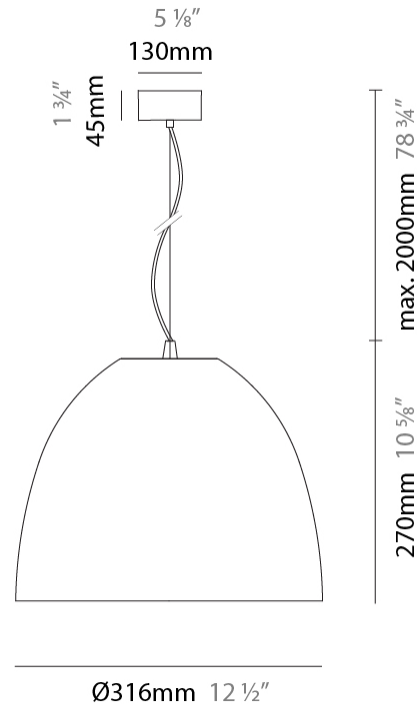

PROJECT	
TYPE	
SPECIFIER	
QUANTITY	
DATE	

AURORA XS FOOD SUSPENSION

A1010044 -

base number   Finish Options   Beam Angle

1. To build a product code in our configurator select the specify button on the base model # product page
2. To build a manual product code on this datasheet choose from the options listed below in blue font and add the suffix to the base model #

GENERAL

Series: Aurora Food
Subseries: Aurora XS Food
Partner: Side
Division: Architectural
Installation: Suspension
Product Type: Pendant
Mounting Location: Ceiling
Light Distribution: Direct

PHYSICAL

Shape: Dome
Diameter (mm): 316
Diameter (in): 12 ½
Height (mm): 270
Height (in): 10 ⅝
Max. Overall Height (mm): 2270
Max. Overall Height (in): 89 ¾
Weight (kg): 3.1
Weight (lbs): 6.8
Fixture Finish: [RWH](#) / [BLK](#) / [GRY](#)
Fixture Material: Aluminum
Cable Details: 2000mm / 78 ¾" Cable

ELECTRICAL

Lamp Type: LED
Input Wattage (W): 41
Dimming: Non-Dimmable
Driver Included: Yes
Driver Location: Integrated
Driver Type: Constant Current - Universal
Driver Class: Class 2
Input Voltage (V): 120
Constant Current (MA): 1050mA

LED

Max. Delivered Lumen (lm): 2592
CRI: >90 CRI
Lamp Life (hrs): 50000

OPTICAL

Beam Angle: [Symmetrical Diffusing 30,60](#)

RATINGS AND CERTIFICATIONS

Certified By: Certified for North American Standards
IP rating: IP20